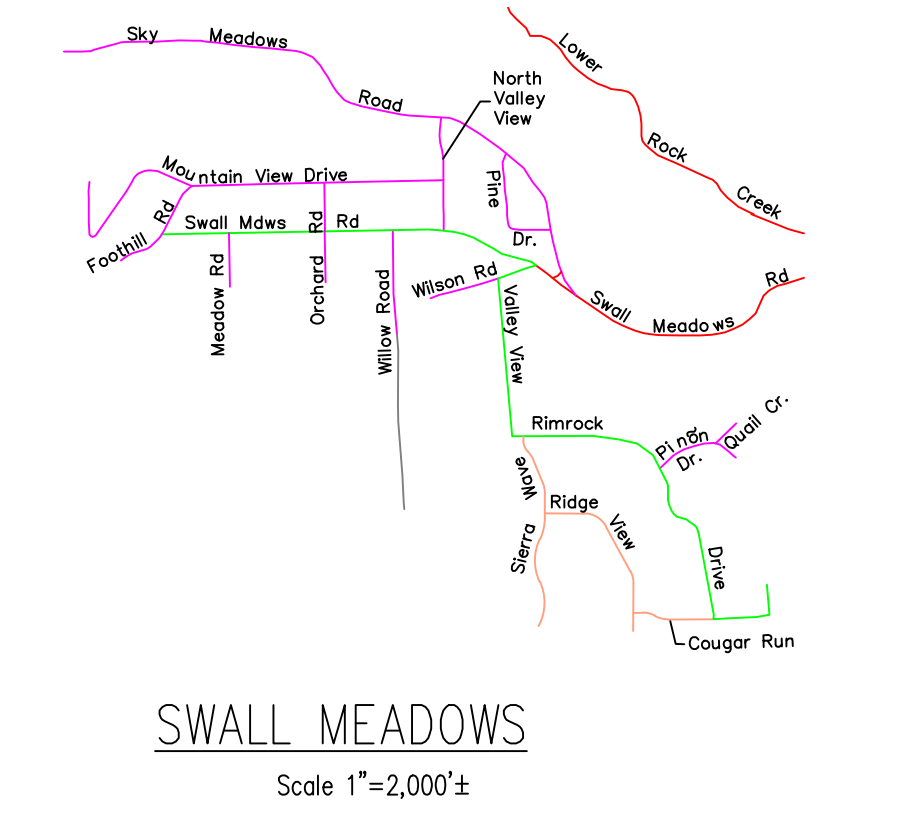

Road Area 1

Snow Removal Priority Map

Mono County Department of Public Works

FILE: Snow Removal Priority Map_10.21.14.dwg

October 21, 2014

- Legend
- CLASS I PRIORITY
 - CLASS II PRIORITY
 - CLASS III PRIORITY
 - CLASS IV PRIORITY
 - CLASS V (NO SNOW REMOVAL)
 - ① COUNTY ROAD AREA NUMBER
 - NON-COUNTY ROAD
 - ZONE OF BENEFIT ROAD
 - STATE HWY. (CALTRANS)