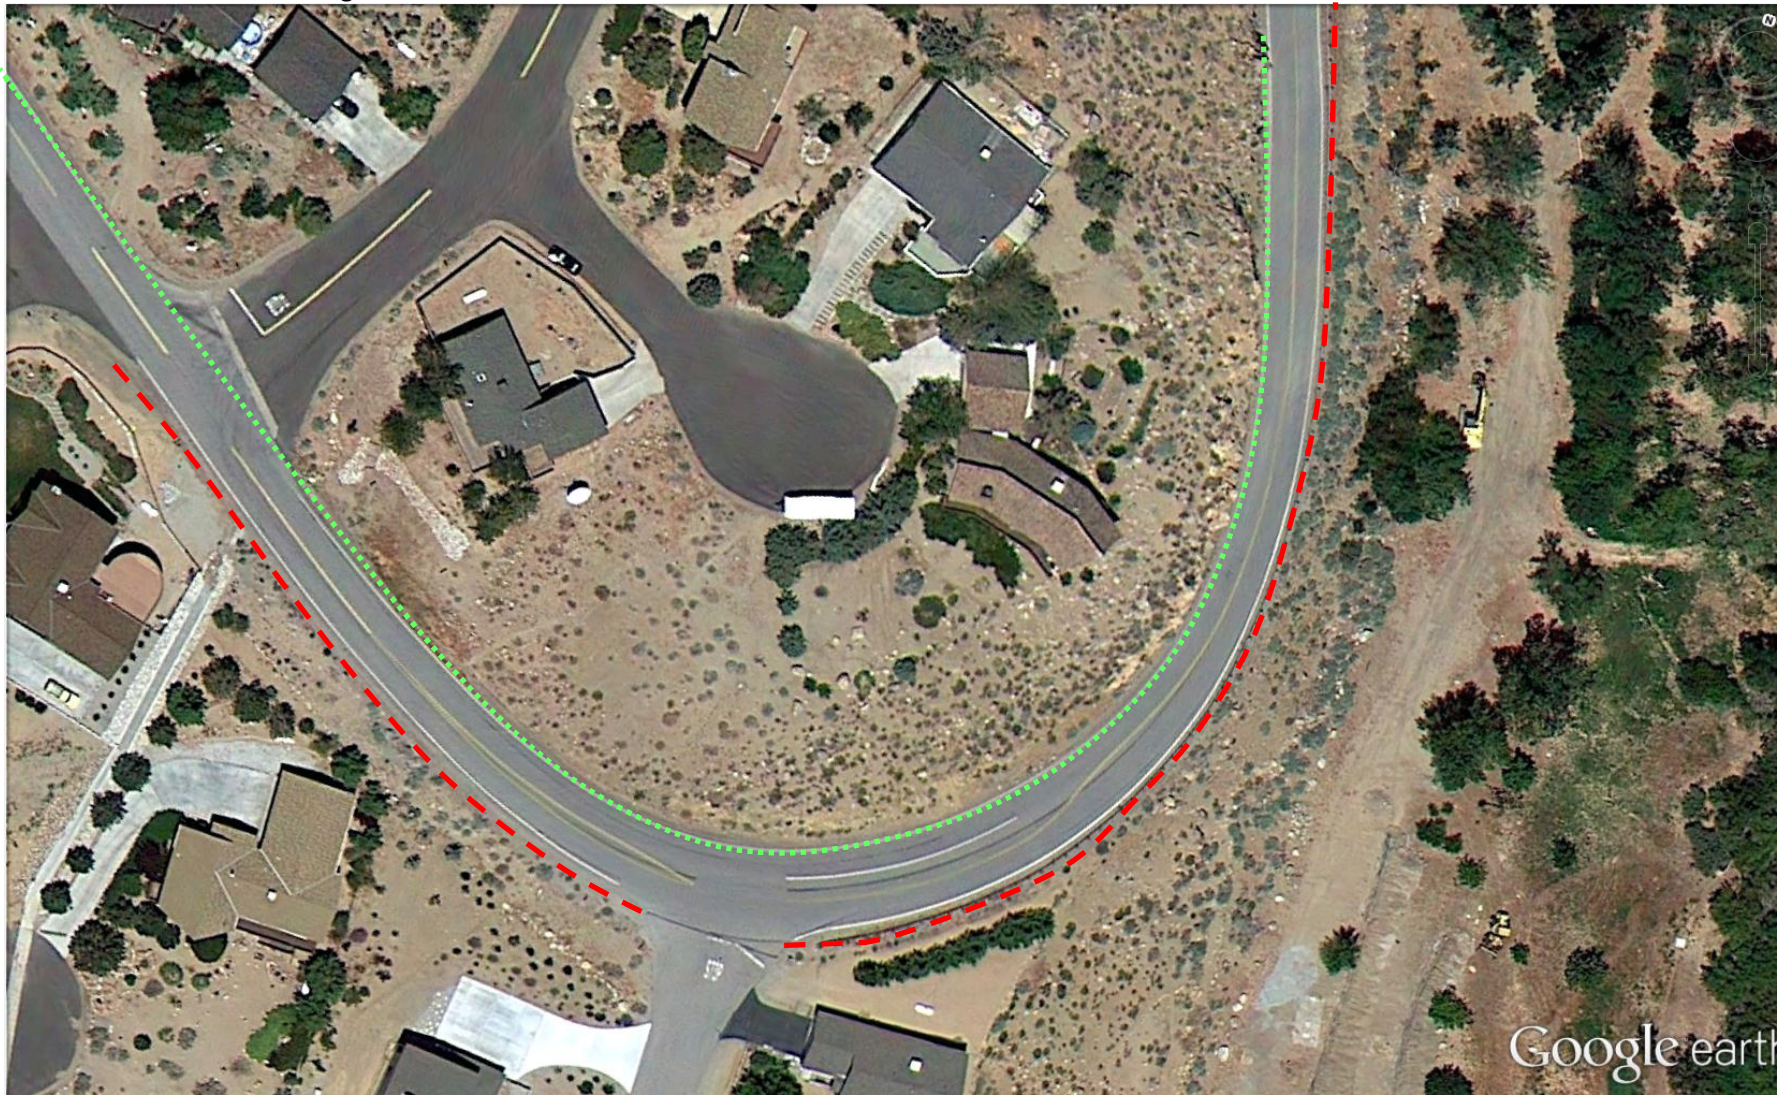

Lower Rock Creek Road – Seg 1

Legend	Description	
- - - - -	Pedestrian path along Lower Rock Ck Rd	Material type? Funding constraints, other?
- - - - -	Uphill bicycle climbing lane along Lower Rock Ck Rd	From Inyo/Mono Co line to 395 – a shoulder of approximately 4' (certain topographic constraints may limit shoulder)