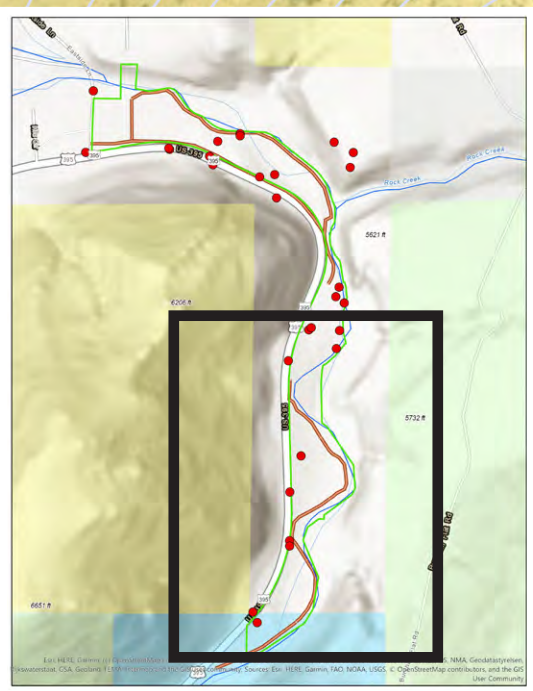

# West Walker River Parkway - Site Photos

North map - Draft - July 15, 2020

**Legend**

- Draft photo locations
- Project area
- 30 ft contours
- Federal Lands (California)**
- Bureau of Land Management
- US Forest Service
- State
- Undefined

# West Walker River Parkway - Site Photos

South map - Draft - July 15, 2020

**Legend**

- Draft photo locations
- Project area
- 30 ft contours
- Federal Lands (California)**
- Bureau of Land Management
- US Forest Service
- State
- Undefined