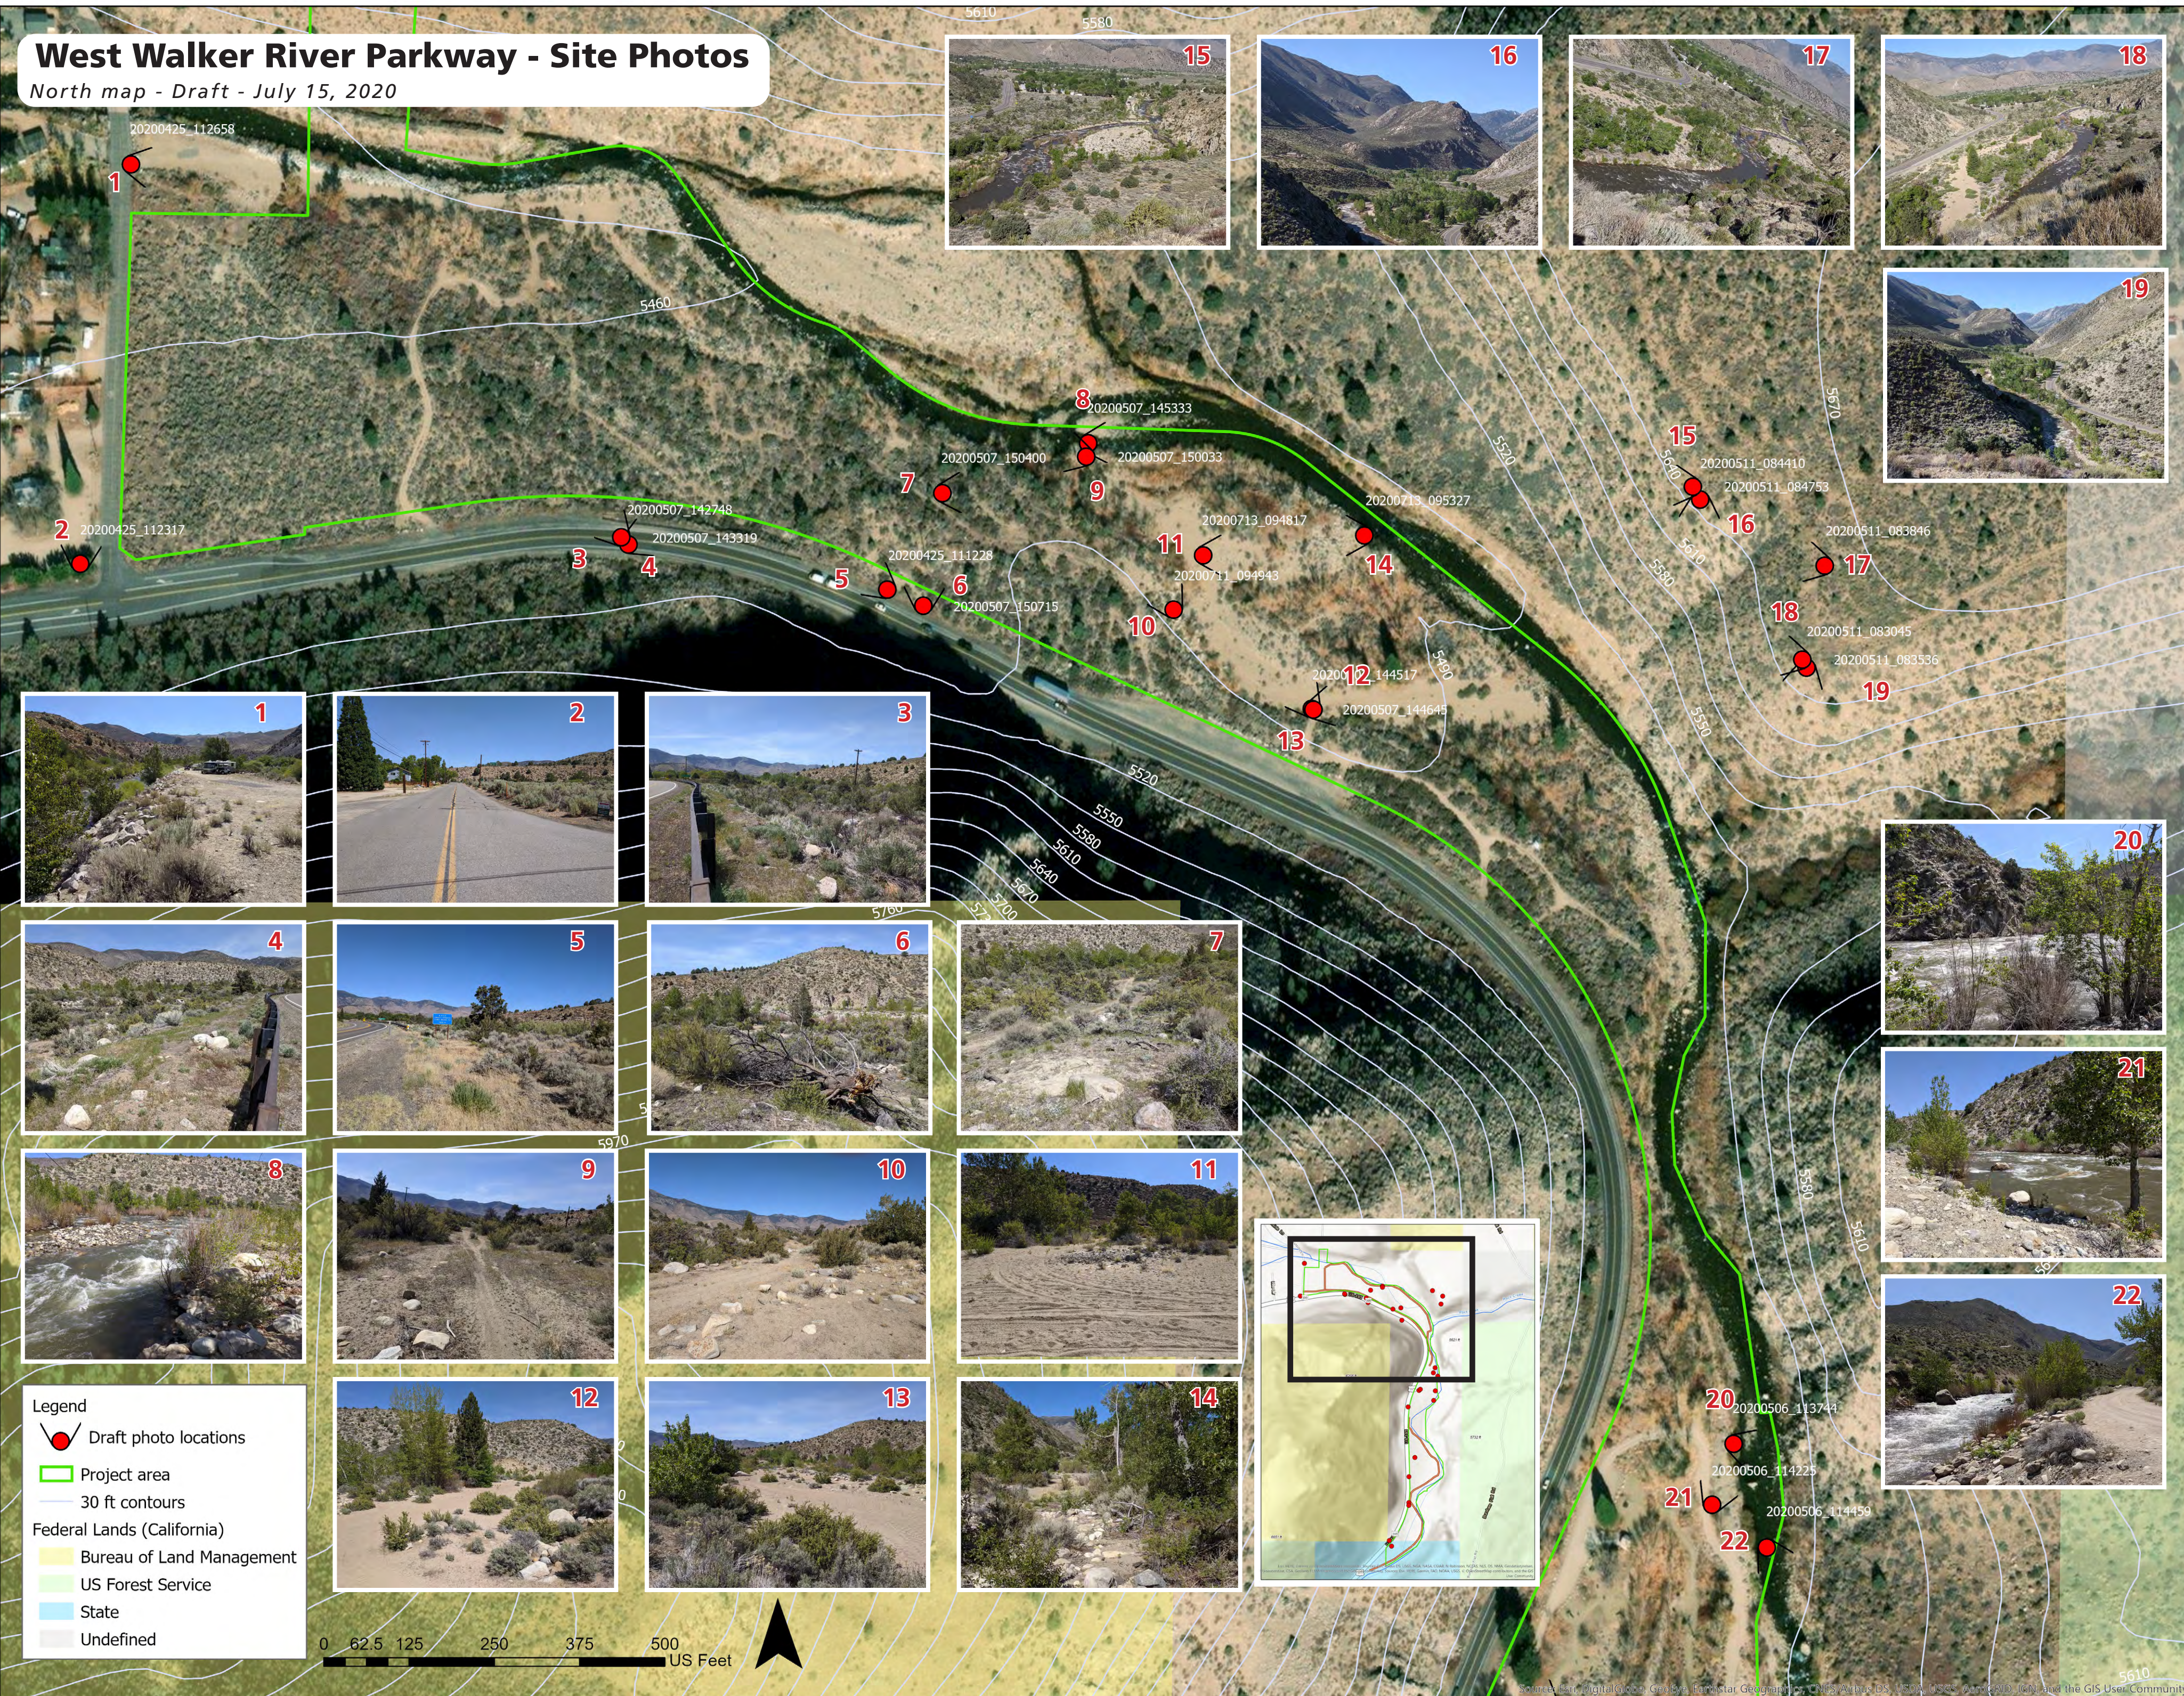

# West Walker River Parkway - Site Photos

North map - Draft - July 15, 2020

**Legend**

- Draft photo locations
- Project area
- 30 ft contours
- Federal Lands (California)**
- Bureau of Land Management
- US Forest Service
- State
- Undefined

# West Walker River Parkway - Site Photos

South map - Draft - July 15, 2020

**Legend**

- Draft photo locations
- Project area
- 30 ft contours
- Federal Lands (California)**
- Bureau of Land Management
- US Forest Service
- State
- Undefined