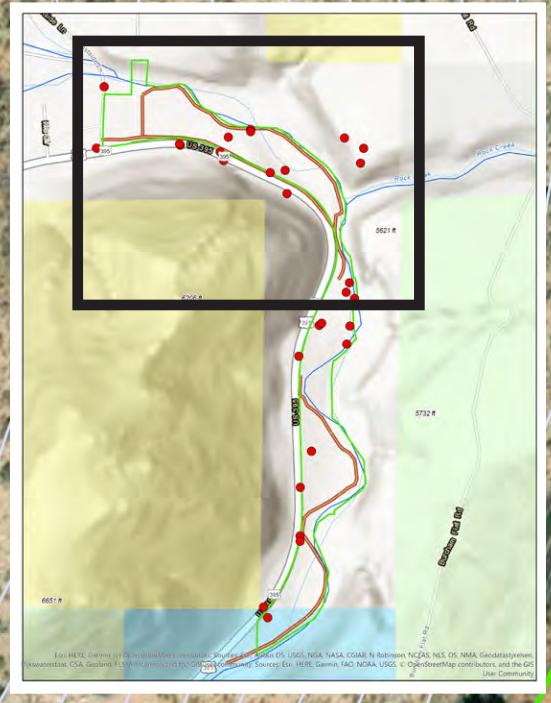

# West Walker River Parkway - Site Photos

North map - Draft - July 15, 2020

**Legend**

- Draft photo locations
- Project area
- 30 ft contours
- Federal Lands (California)**
- Bureau of Land Management
- US Forest Service
- State
- Undefined

# West Walker River Parkway - Site Photos

South map - Draft - July 15, 2020

**Legend**

- Draft photo locations
- Project area
- 30 ft contours
- Federal Lands (California)**
- Bureau of Land Management
- US Forest Service
- State
- Undefined