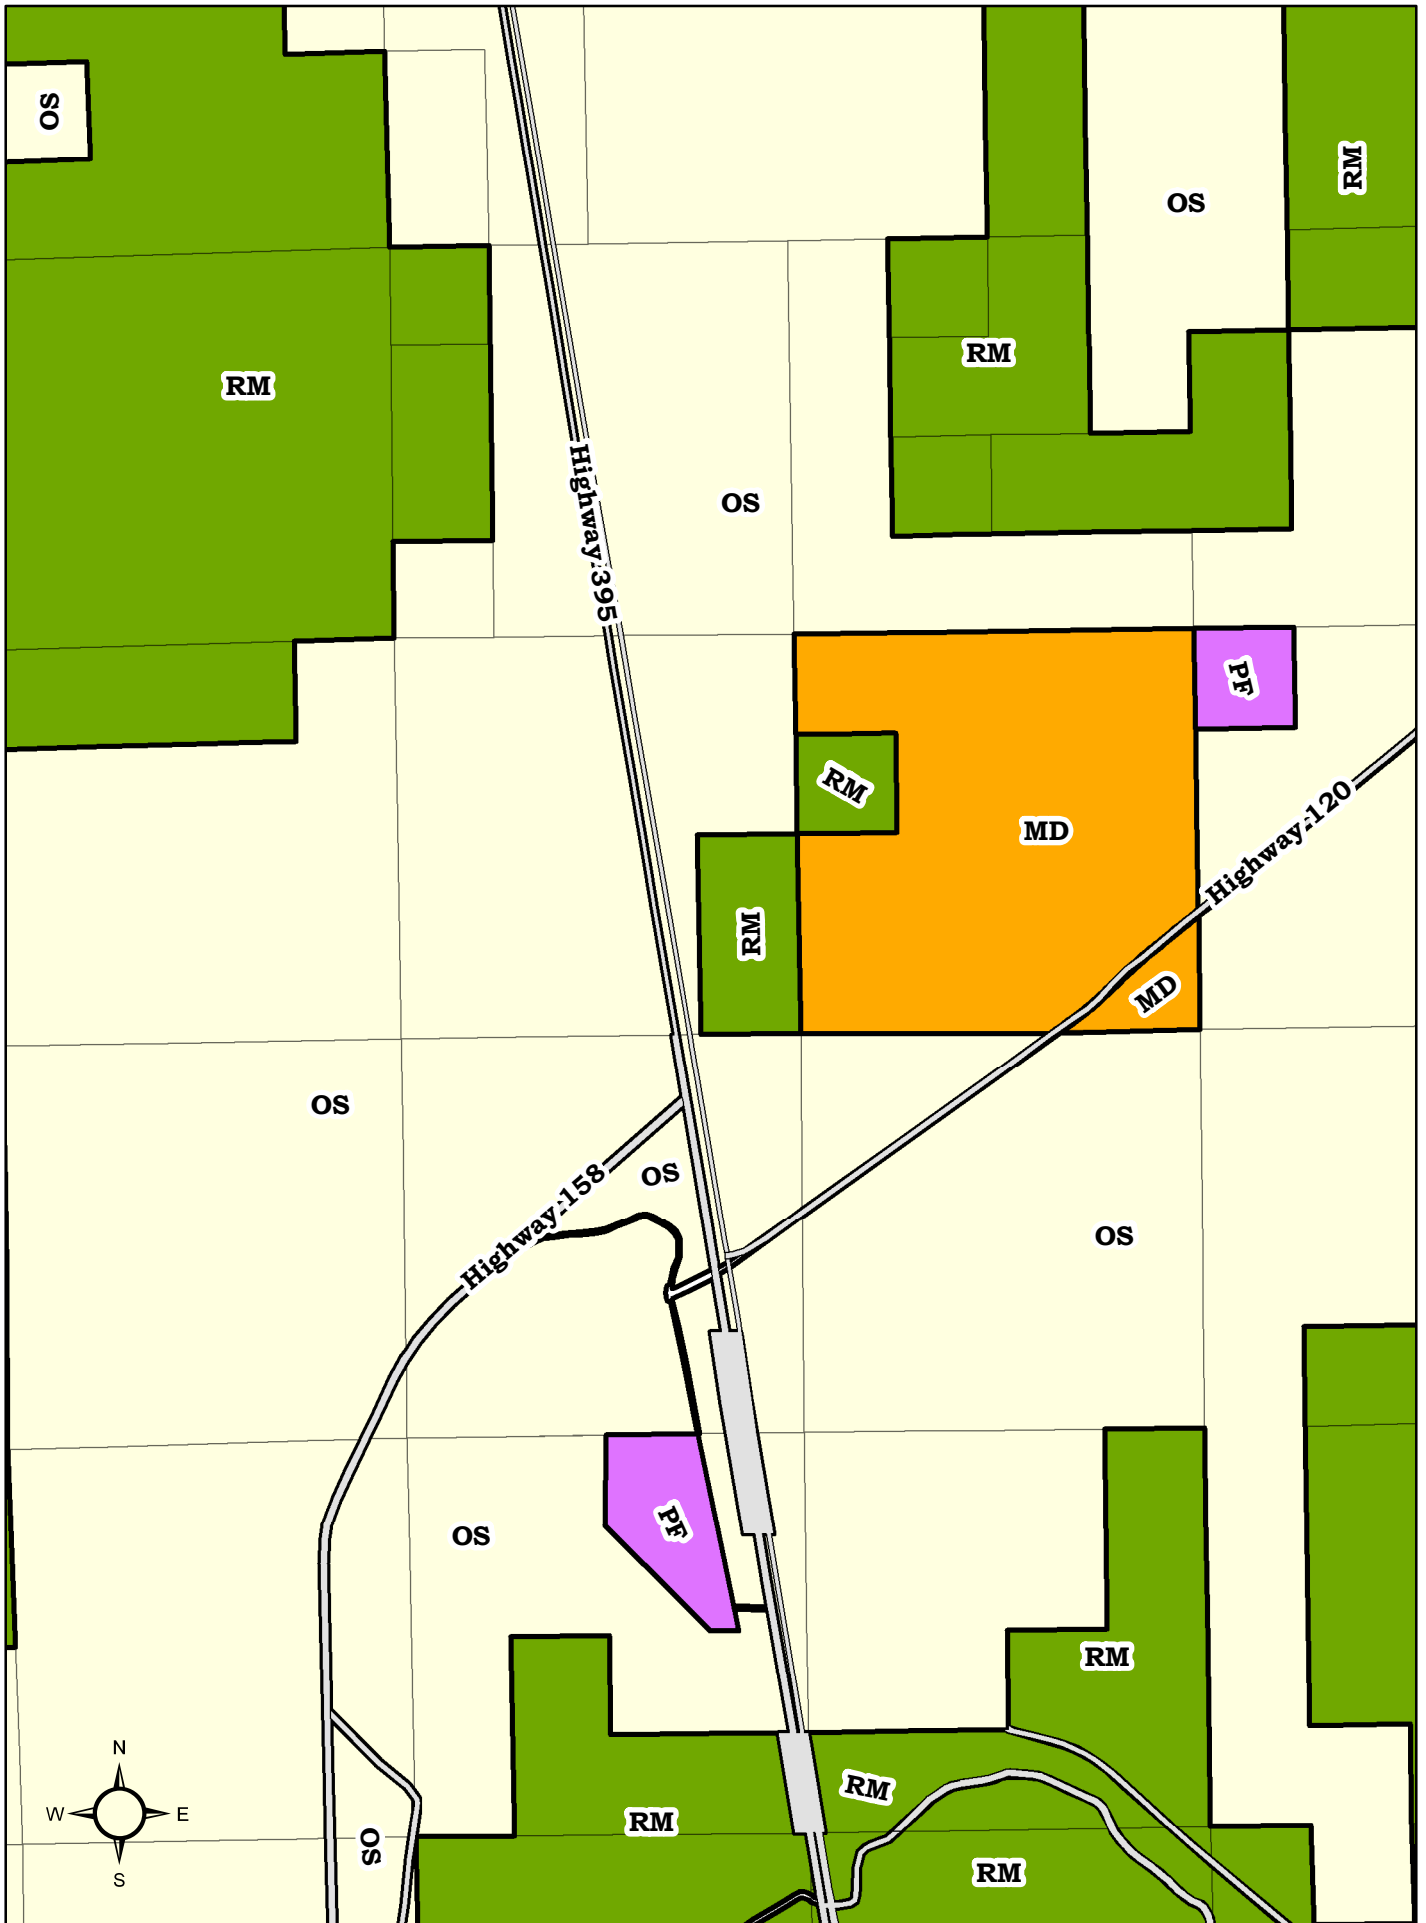

Walker and Parker/June Lake Planning Area

Figure 66

Rush Creek

Figure 67

June Lake Village

Figure 68

West Village/Rodeo Grounds

Figure 69

Down Canyon June Lake

Figure 70

Silver Lake Meadow

Figure 71