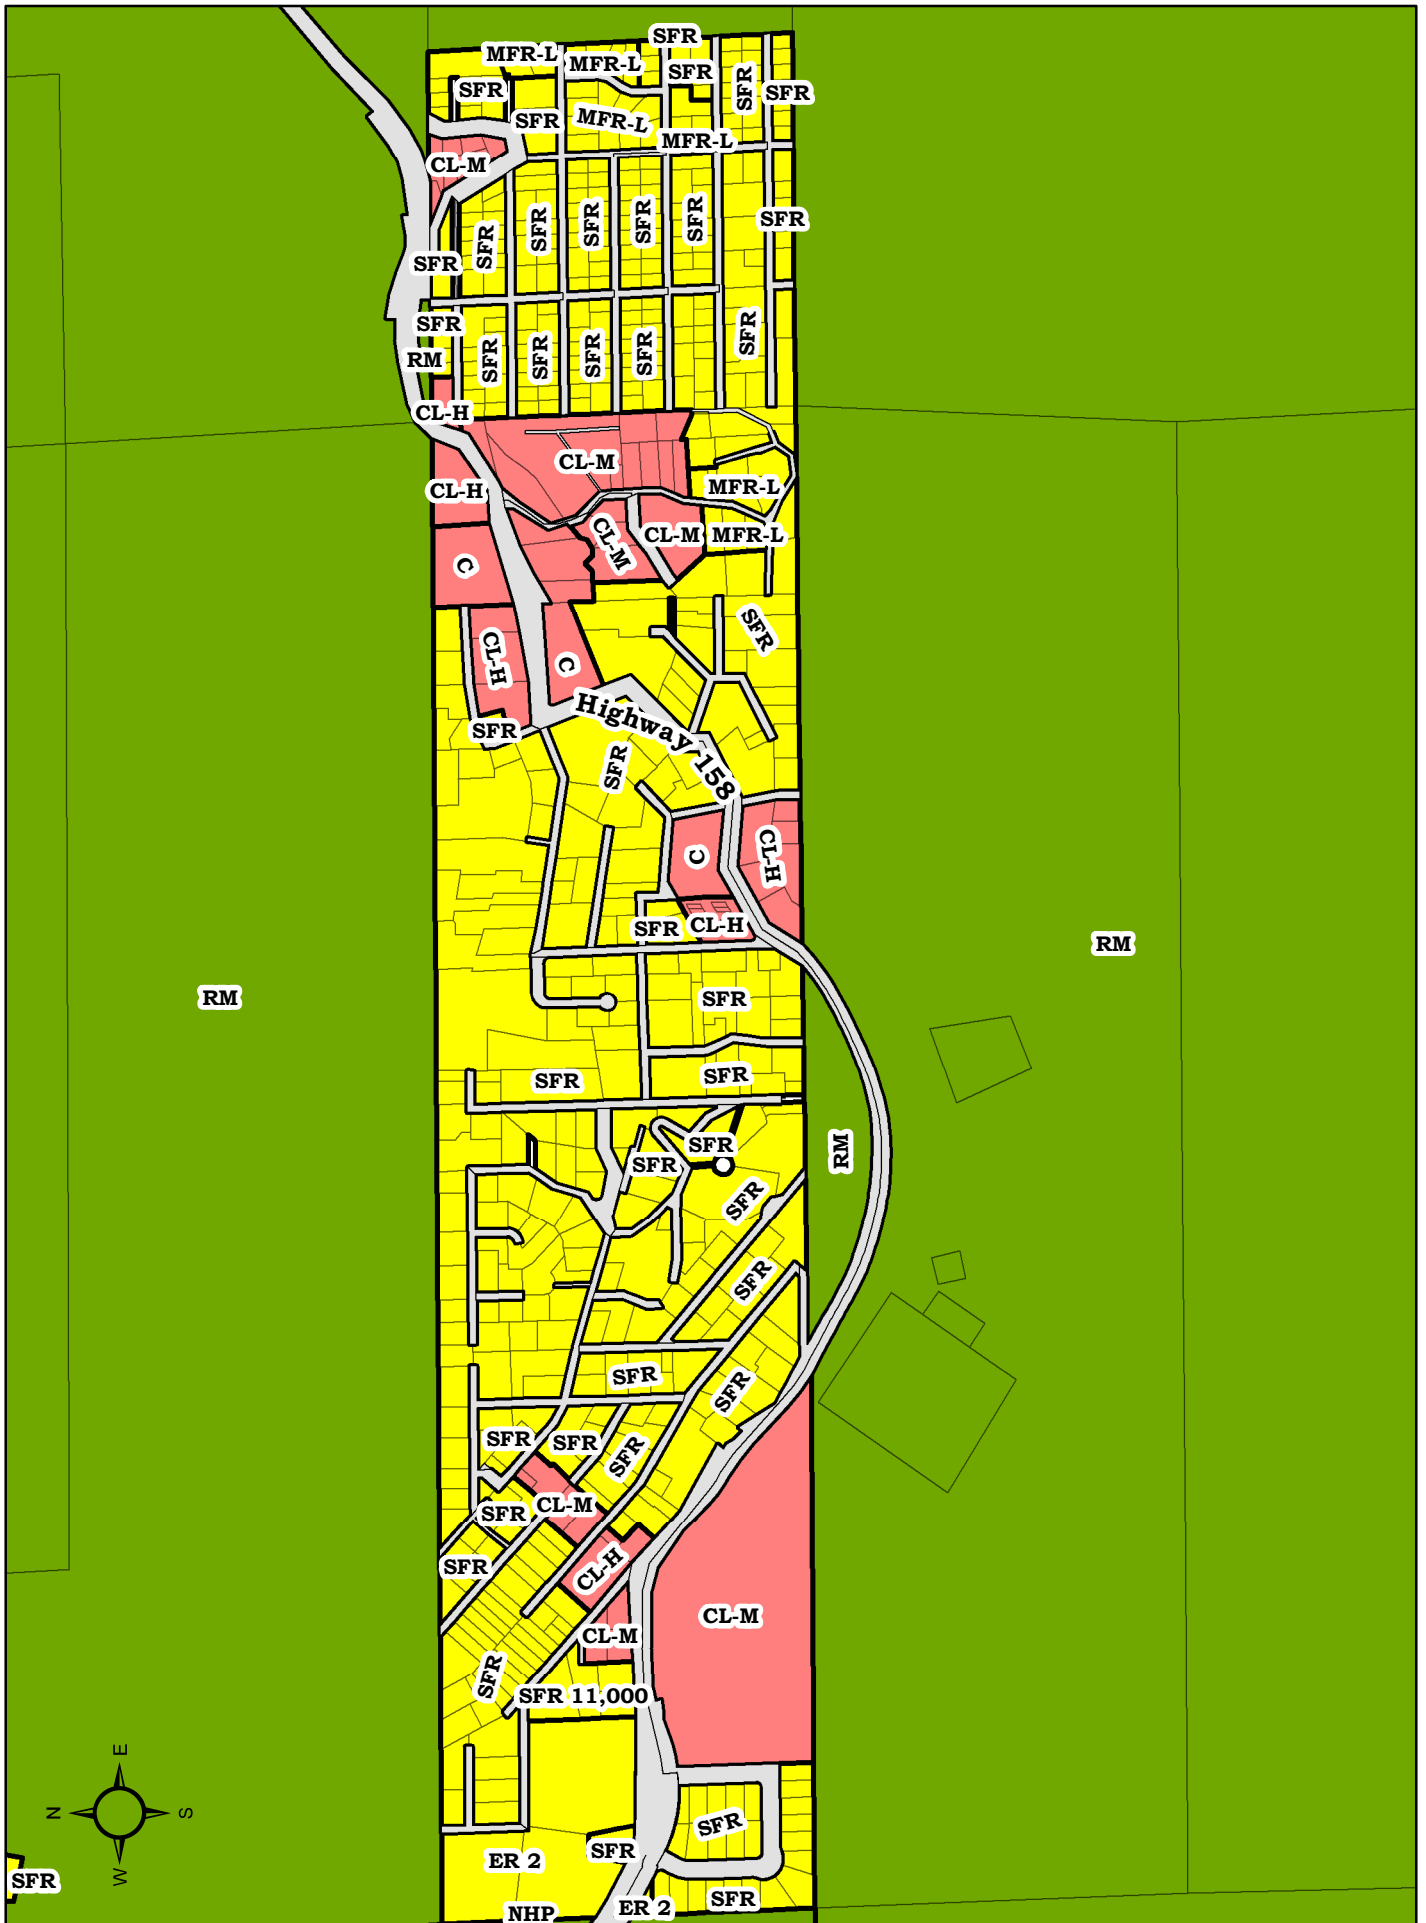

Walker and Parker/June Lake Planning Area

Figure 66

Rush Creek

Figure 67

June Lake Village

Figure 68

West Village/Rodeo Grounds

Figure 69

Down Canyon June Lake

Figure 70

Silver Lake Meadow

Figure 71