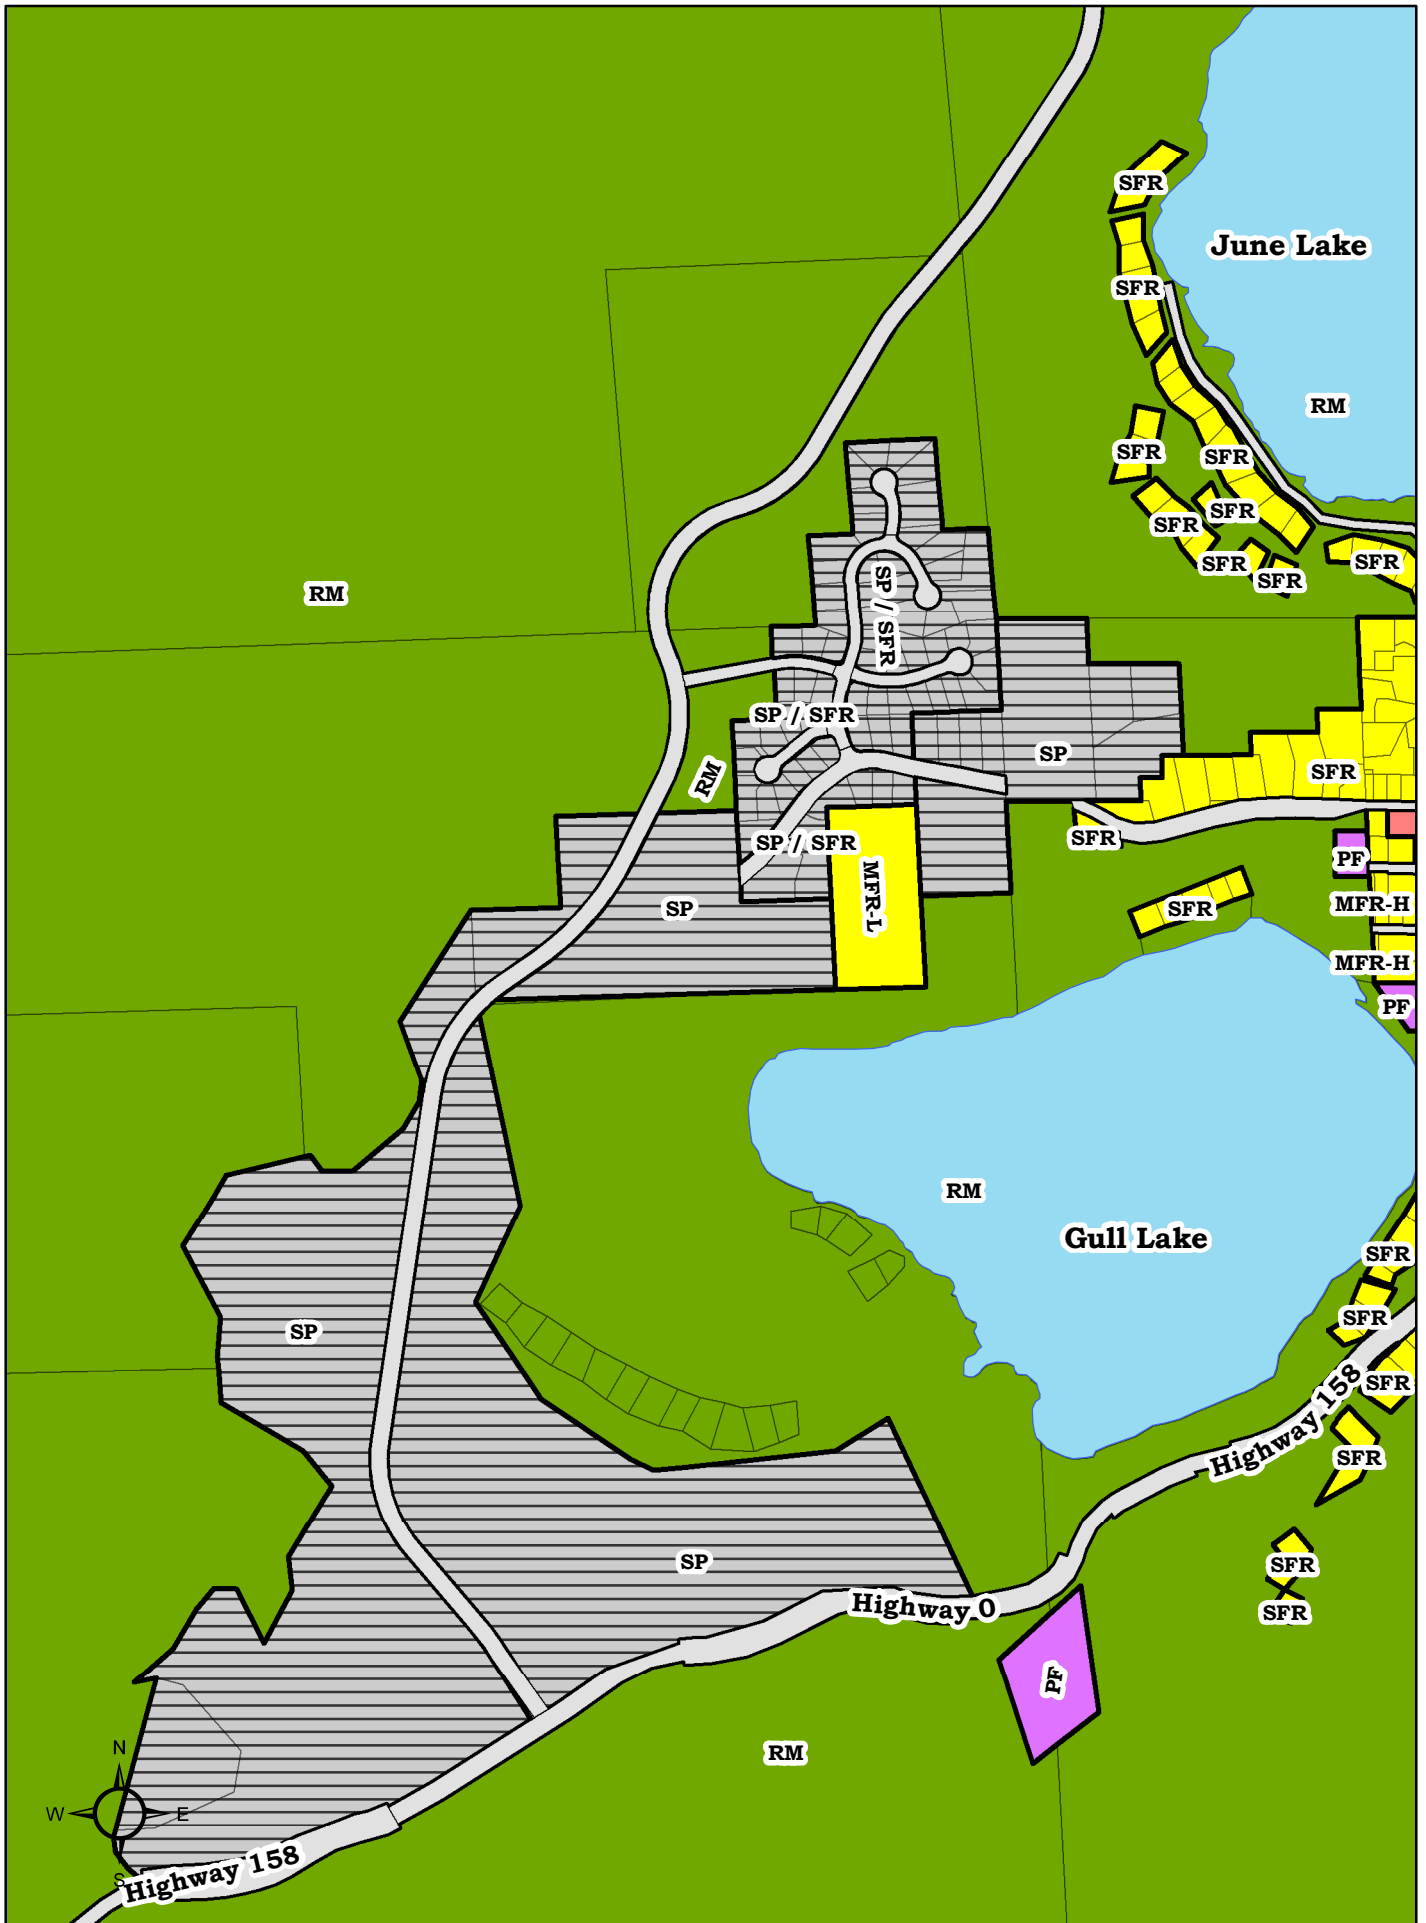

Walker and Parker/June Lake Planning Area

Figure 66

Rush Creek

Figure 67

June Lake Village

Figure 68

West Village/Rodeo Grounds

Figure 69

Down Canyon June Lake

Figure 70

Silver Lake Meadow

Figure 71