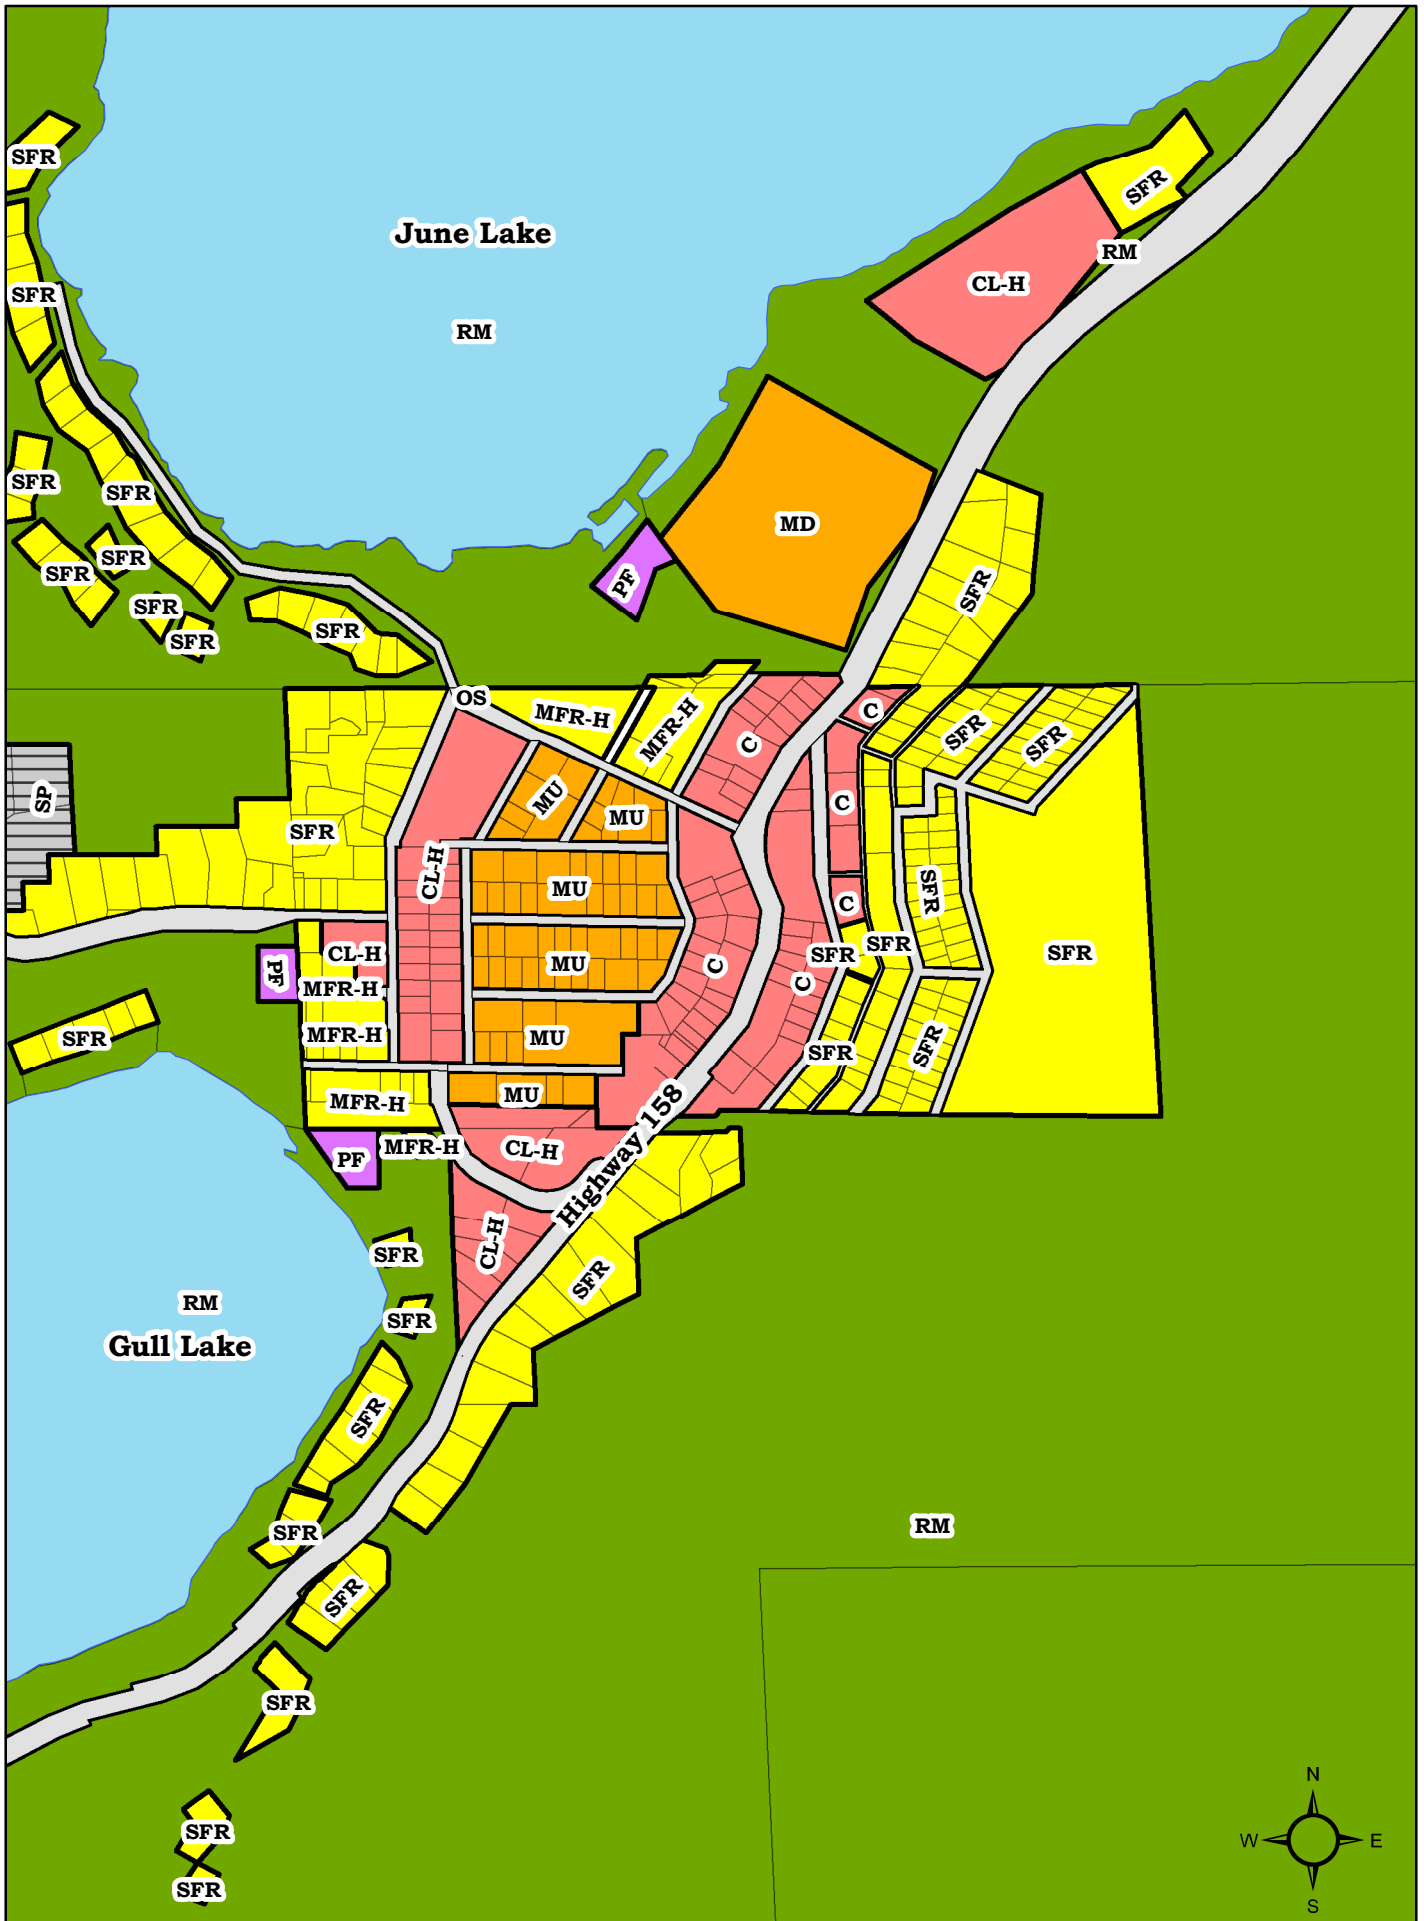

Walker and Parker/June Lake Planning Area

Figure 66

Rush Creek

Figure 67

June Lake Village

Figure 68

West Village/Rodeo Grounds

Figure 69

Down Canyon June Lake

Figure 70

Silver Lake Meadow

Figure 71