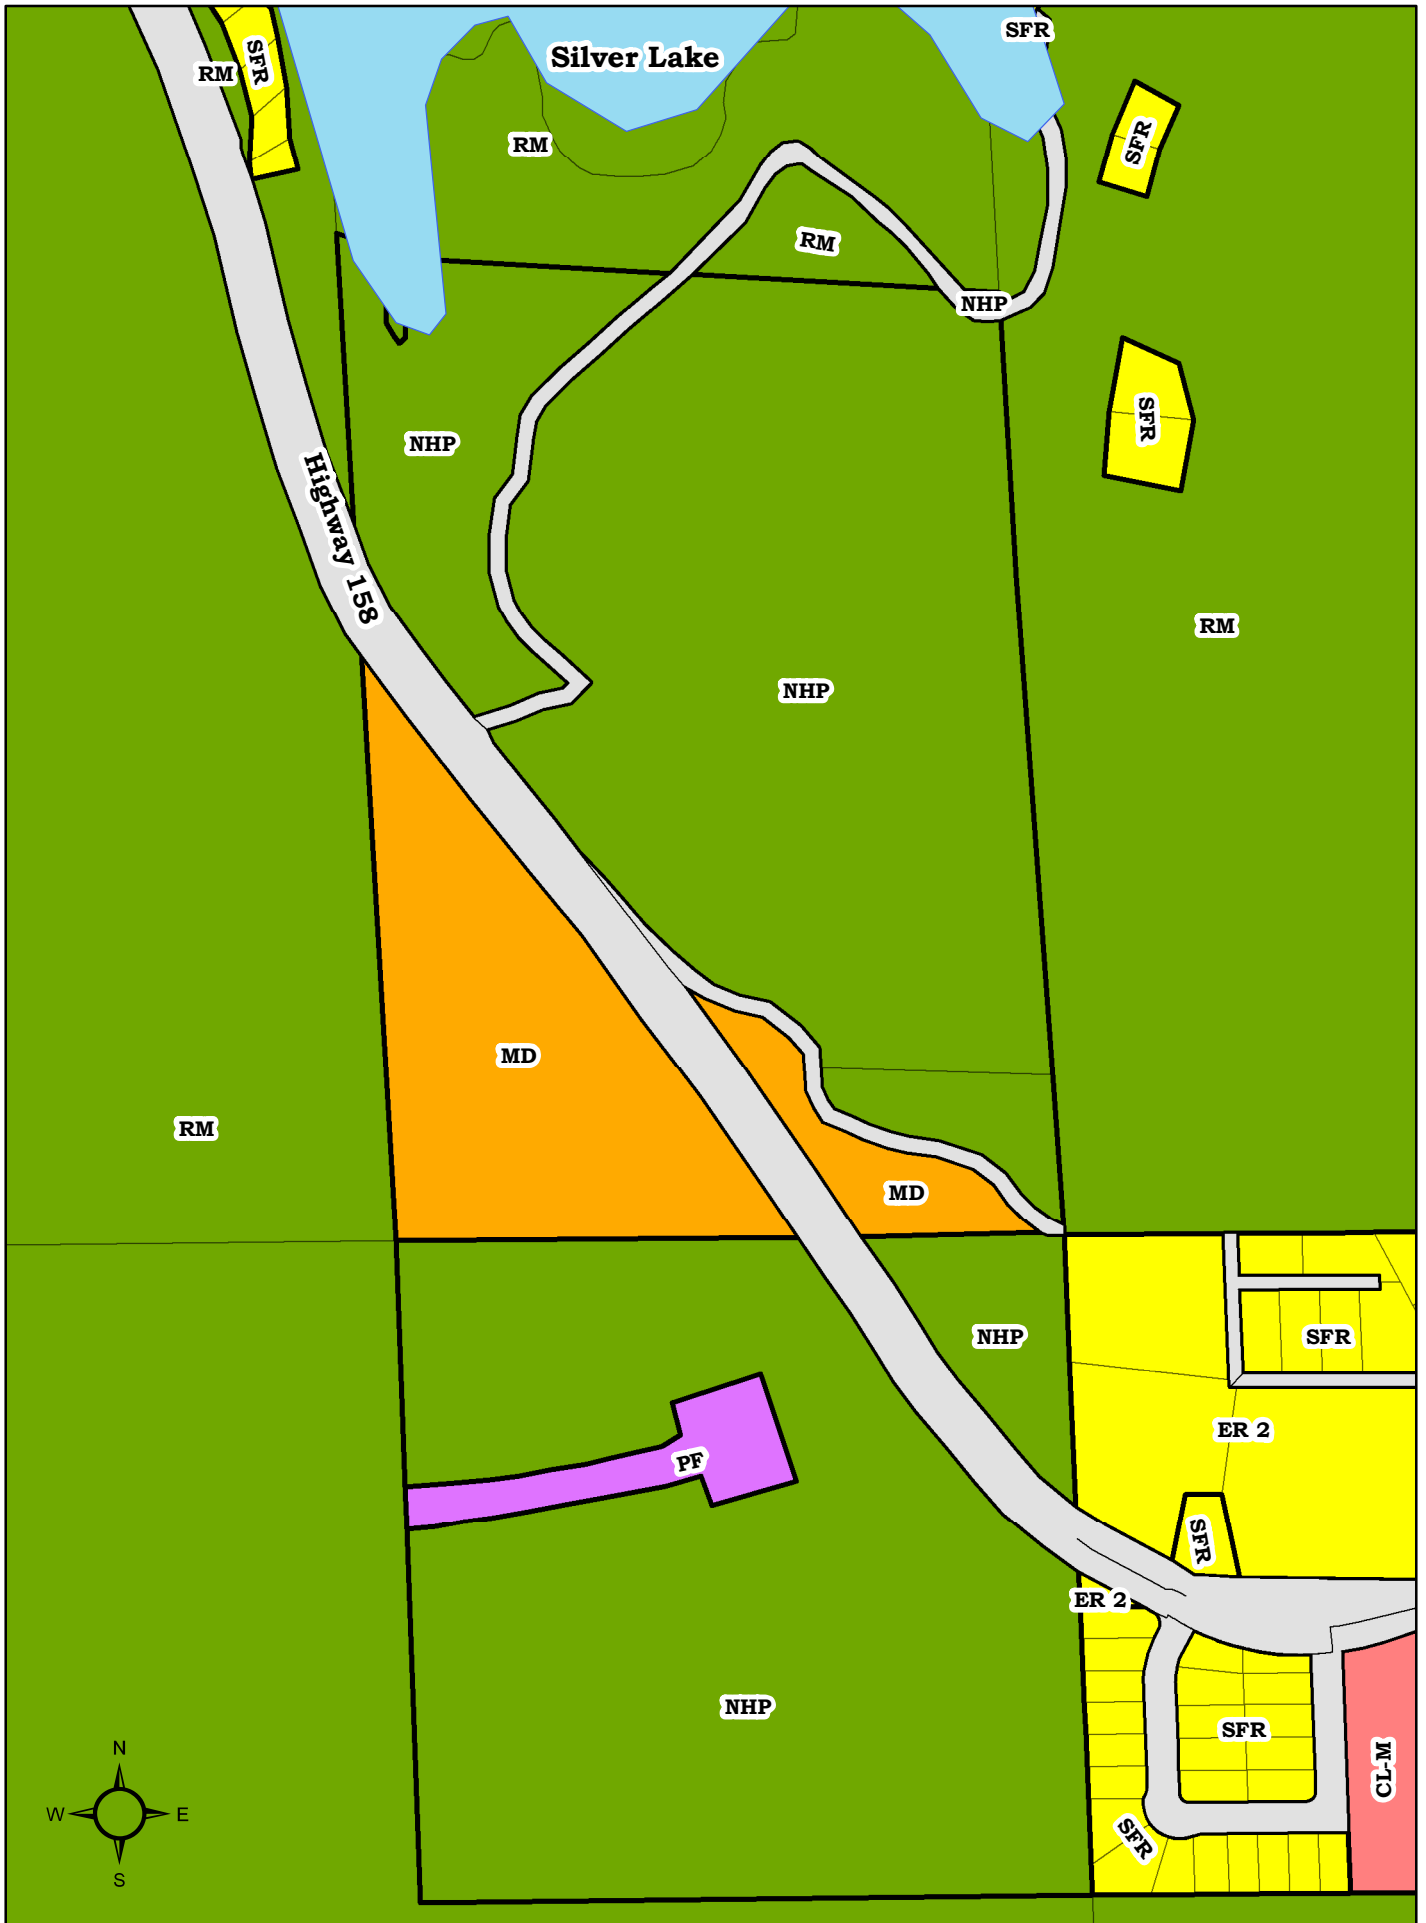

Walker and Parker/June Lake Planning Area

Figure 66

Rush Creek

Figure 67

June Lake Village

Figure 68

West Village/Rodeo Grounds

Figure 69

Down Canyon June Lake

Figure 70

Silver Lake Meadow

Figure 71